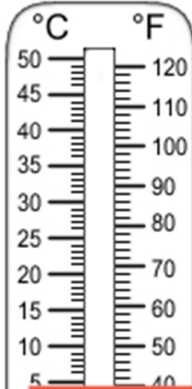

Shading Thermometers

Shade each thermometer to indicate the specified temperature.

- 1) 30°C 2) 15°C 3) 18°F 4) -18°F

Preview

Become a member to unlock
unrestricted access to both printable
and online worksheets.