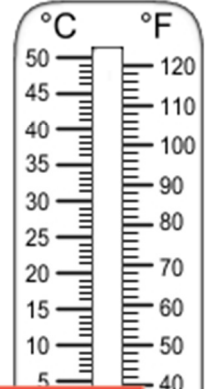

Shading Thermometers

Shade each thermometer to indicate the specified temperature.

- 1) 30°C 2) 15°C 3) 18°F 4) -18°F

Preview

Become a member to unlock
unrestricted access to both printable
and online worksheets.