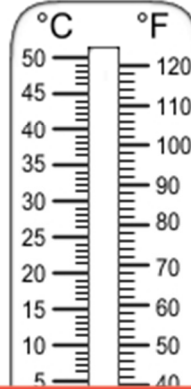

Shading Thermometers

Shade each thermometer to indicate the specified temperature.

- 1) 30°C 2) 15°C 3) 18°F 4) -18°F

Preview

Become a member to unlock
unrestricted access to both printable
and online worksheets.