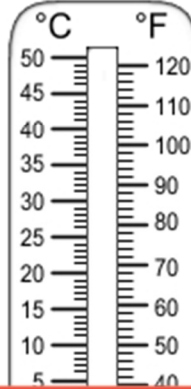

Shading Thermometers

Shade each thermometer to indicate the specified temperature.

- 1) 30°C 2) 15°C 3) 18°F 4) -18°F

Preview

Become a member to unlock
unrestricted access to both printable
and online worksheets.