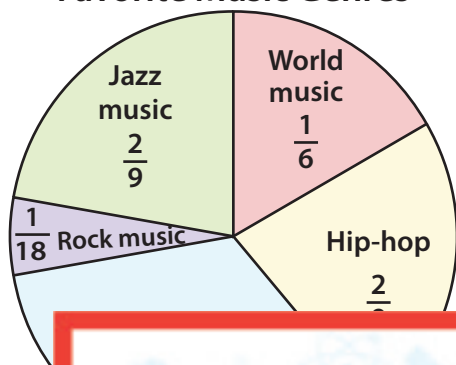

Finding Central Angles | Circle Graphs

- 1) A music streaming service polled its users on their favorite music genres. The results are represented in a circle graph. Find the central angles.

Favorite Music Genres

World music: _____

Jazz music: _____

Pop music: _____

Rock music: _____

Preview

Become a member to unlock
unrestricted access to both printable
and online worksheets.

www.tutoringhour.com

- 2) A company assesses its employees' skills and records the findings on a circle graph. Read the graph and find the central angles.