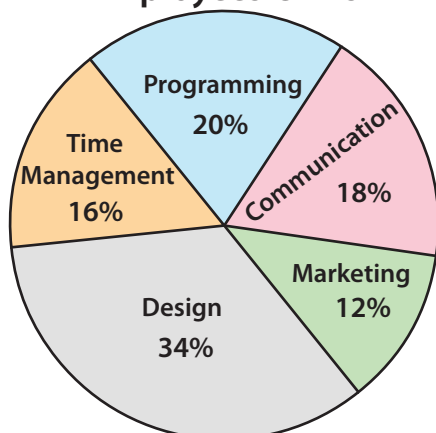

Finding Central Angles | Circle Graphs

- 1) A music streaming service polled its users on their favorite music genres. The results are represented in a circle graph. Find the central angles.

Favorite Music Genres

World music: _____

Jazz music: _____

Pop music: _____

Rock music: _____

Preview

Become a member to unlock
unrestricted access to both printable
and online worksheets.

www.tutoringhour.com

- 2) A company assesses its employees' skills and records the findings on a circle graph. Read the graph and find the central angles.

Employees' Skills

Design: _____ Programming: _____

Communication: _____ Marketing: _____

Time Management: _____